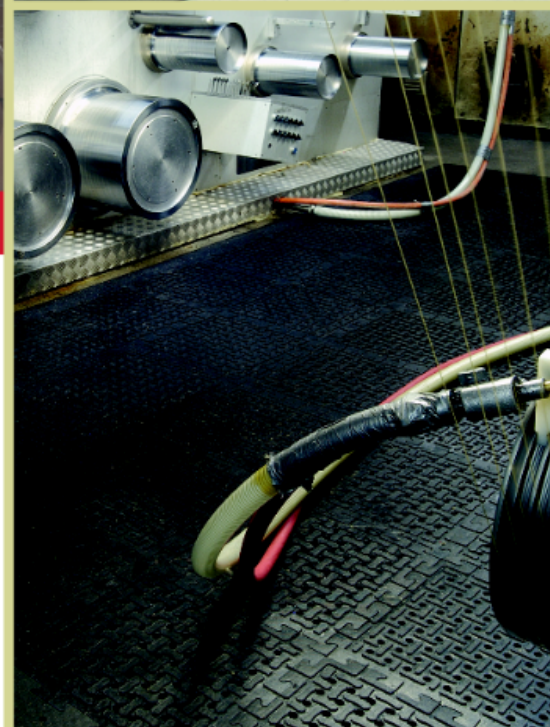

Linkable Tile™

Comfort Flow,
Comfort Scrape,
Cushion Station
and HogHeaven

- Linkable Tiles can be combined to fit any workstation in 18" or 36" increments.
- All of the tiles are lightweight and flexible for easy handling.
- Comfort Flow and HogHeaven Tiles are available with a grit-top surface that uses aggressive silicon carbide for added anti-slip properties.

Standard Sizes:
18"x18"
36"x36"

Available Colors:

Comfort Flow

Comfort Scrape

CushionStation
With Holes

CushionStation
Without Holes

HogHeaven